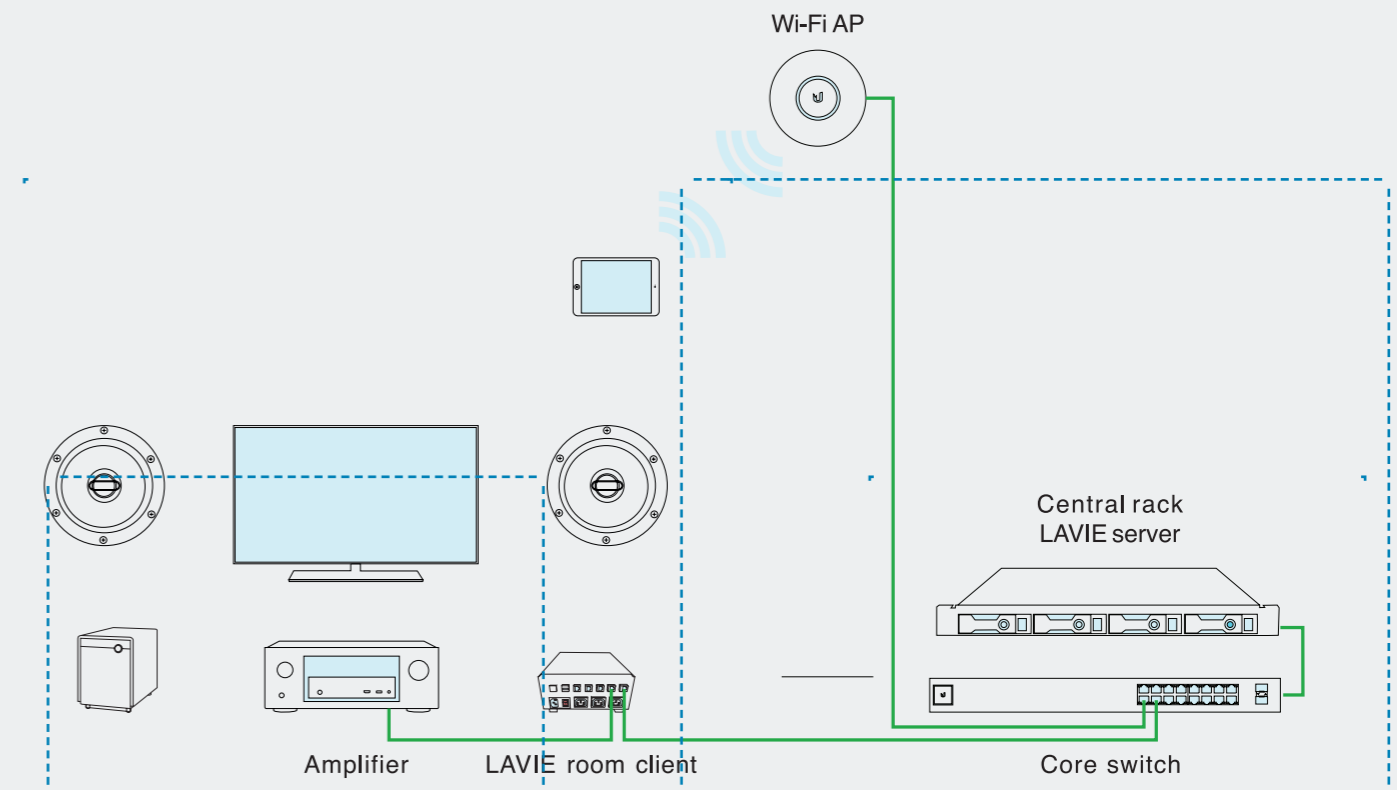

## How does it work?

### LAVIE Server

- HP hardware
  - System runs on Linux
  - All software is containerised
  - Web-based system manager:
- Content management
    - Movies
    - TV shows
    - Music
    - Live TV
  - System status
    - Available storage
    - Room client status
    - Server status
    - Disk-loader status and logs
  - Crew call
    - Crew call manager
    - iPad integration
    - iPhone / iWatch integration
    - Push notifications
    - UHF/VHF radio
    - AMS
  - Light/blinds/HVAC
    - Easy configurable
    - Easy adjustable per room
    - Placebo mode option
  - Vessel infotainment system
    - Day menu board editor
    - Itinerary editor
    - Crew presentation
  - CCTV
    - Easy configurable
    - Camera control options
  - Crew In/Out board

### LAVIE room client

- Client and iPad automatically connects when powered up
- Simple, user friendly interface
- Based on standard Apple or Android hardware
- Only a single CAT5-E needed
- Have your infotainment system running using a single app
- One platform for all your favourite streaming apps

## One app to rule them all

All your content in one place. The LAVIE system allows you to not only browse your locally stored content, but it allows you to see all the content that is available from your favourite streaming services.