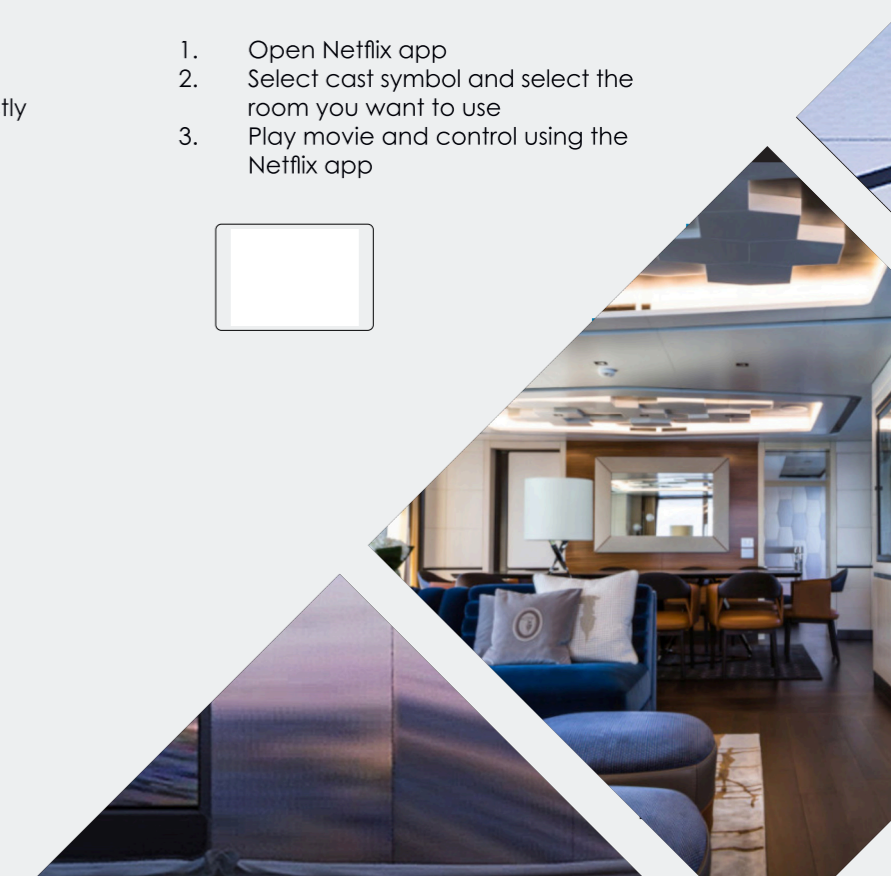

What is the difference

You want to play music using Spotify

Conventional system:

1. Open control app
2. Switch on system
3. Select source to play Spotify (mostly Apple TV)
4. Switch to Spotify app
5. Connect using Spotify connect
6. Play music
7. Switch back to control app to manage volume

LAVIE system:

1. Open Spotify app
2. Connect using Spotify connect
3. Play music
4. Volume is controlled directly from connected Spotify device

You want to play video using Netflix

Conventional system:

1. Open control app
2. Switch on system
3. Select source to play Spotify (mostly Apple TV)
4. Switch to Netflix app
5. Select cast symbol and select the room you want to use
6. Play movie

LAVIE system:

1. Open Netflix app
2. Select cast symbol and select the room you want to use
3. Play movie and control using the Netflix app